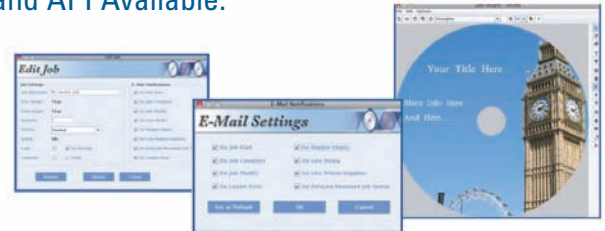

TEAC

Explorer 150i

Automated 150 Disc Publishing System

Explorer 150i Automated Disc Publishing System

2 CD/DVD or Blu-ray Recorders, 150-Disc Capacity

Product Features

- Burn and Print Discs On-Demand.
- Complete Hardware and Software Integration.
- 2 CD/DVD or Blu-ray Recorders.
- Integrated 4800 dpi Inkjet Disc Printer.
- 150-Discs Input/Output Capacity.
- Runs 2 types of Mixed Media, CD, DVD or Blu-ray Simultaneously.
- Gigabit Network Connectivity.
- Stand-Alone Operation via LCD Touchpad.
- Built-in Internal Hard Drive to Store Images.
- Small Footprint – Fits Most Desktops.

Software Features

- Easy-to-use Web Browser Based Software.
- Windows, Mac, and Linux Compatible.
- Built-in Label Designer.
- Drag and Drop Data, Video or Images.
- Duplicate and Print Discs From Any Computer on your Local Network.
- 5 Simultaneous Floating User Licenses Included.
- Live Status Update on Hopper/Media Levels/ Printer Ink Levels.
- Email Event Notifications (User Selectable).
- Re-assign Job Priorities.
- Collated Multi-Discs Sets Support.
- Software Upgrade For More Users, Functions and API Available.