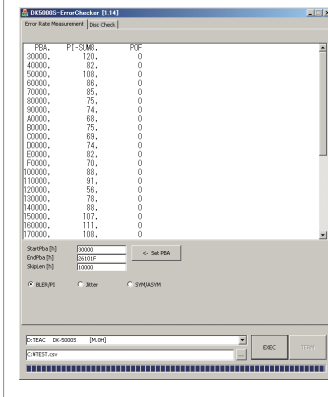

Error rate check

BLER, PIE, Jitter and SYM / ASYM measurement data indicate Start/End PBA and Skip length is adjustable.