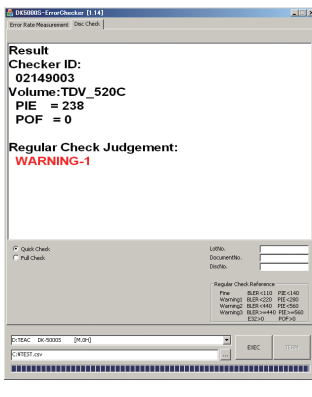

DISC check

Judged disc quality to 4 rank by BLER or PIE error rate check result.
Easy setting to select Quick or Full only.