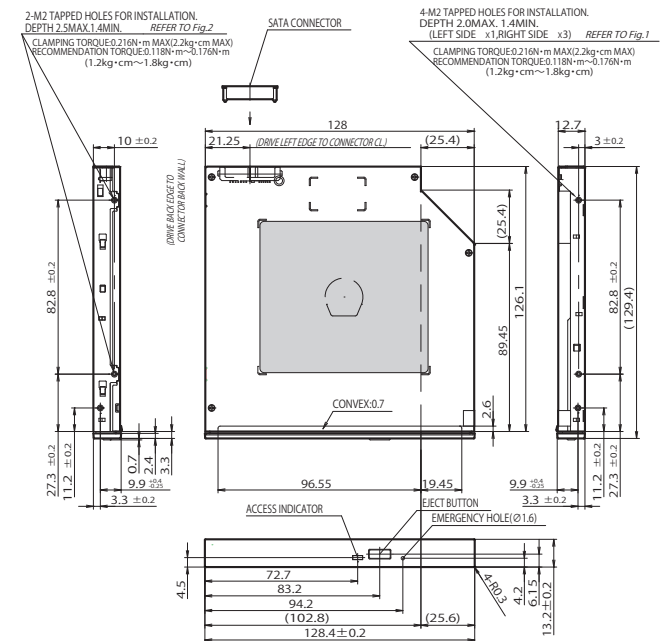

(NOTE) THIS SIDE VIEW IS FOR BEZEL ONLY.
BEZEL: GENERIC TYPE
DV-28S-A93
(±0.4)
(Unit:mm)

DVD is a trademark of DVD Format/Logo Licensing Corporation registered in the U.S., Japan and other countries.

COMPACT disc is a trademark of Koninklijke Philips Electronics N.V.

Other company names, product names and logos in this document are the trademarks or registered trademarks of their respective owners. Features and specifications are subject to change without notice. Precaution: To ensure safe handling and operation, read the Instruction Manual before use.

TEAC CORPORATION Storage Solution Department, Information Products Division

TEAC CORPORATION (<http://www.teac.co.jp>) 1-47 Ochiai, Tama-shi, Tokyo 206-8530 Japan Phone:81-42-356-9153 Fax:81-42-356-9184

TEAC AMERICA, INC. (<http://www.teac.com>) 7733 Telegraph Road, Montebello, California 90640, U.S.A. Phone:1-323-726-0303 Fax:1-323-727-7656

TEAC EUROPE GmbH. (<http://www.teac.de>) Bahnstrasse 12, 65205 Wiesbaden-Erbenheim, Germany Phone:49-611-71580 Fax:49-611-7158-392

TAIWAN TEAC CORPORATION (<http://www.teac.com.tw>) 3F No.45, Sec.1 Min Chuan E. Road, 104 Taipei, Taiwan R.O.C. Phone:886-2-2597-8608 Fax:886-2-2597-8591

© Copyright TEAC CORPORATION 2012