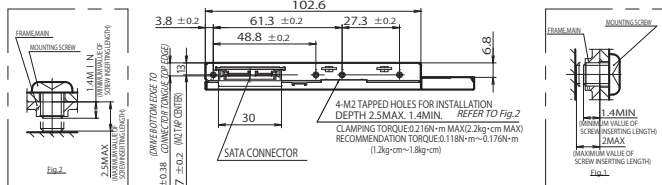

(NOTE) THIS SIDE VIEW IS FOR BEZEL ONLY.
BEZEL: GENERIC TYPE
DV-28S-A93
(±0.4)
(Unit:mm)

DVD is a trademark of DVD Format/Logo Licensing Corporation registered in the U.S., Japan and other countries.

COMPACT disc is a trademark of Koninklijke Philips Electronics N.V.

Other company names, product names and logos in this document are the trademarks or registered trademarks of their respective owners. Features and specifications are subject to change without notice. Precaution: To ensure safe handling and operation, read the Instruction Manual before use.

TEAC CORPORATION Storage Solution Department, Information Products Division

TEAC CORPORATION (<http://www.teac.co.jp>) 1-47 Ochiai, Tama-shi, Tokyo 206-8530 Japan Phone:81-42-356-9153 Fax:81-42-356-9184

TEAC AMERICA, INC. (<http://www.teac.com>) 7733 Telegraph Road, Montebello, California 90640, U.S.A. Phone:1-323-726-0303 Fax:1-323-727-7656

TEAC EUROPE GmbH. (<http://www.teac.de>) Bahnstrasse 12, 65205 Wiesbaden-Erbenheim, Germany Phone:49-611-71580 Fax:49-611-7158-392

TAIWAN TEAC CORPORATION (<http://www.teac.com.tw>) 3F No.45, Sec.1 Min Chuan E. Road, 104 Taipei, Taiwan R.O.C. Phone:886-2-2597-8608 Fax:886-2-2597-8591

© Copyright TEAC CORPORATION 2012