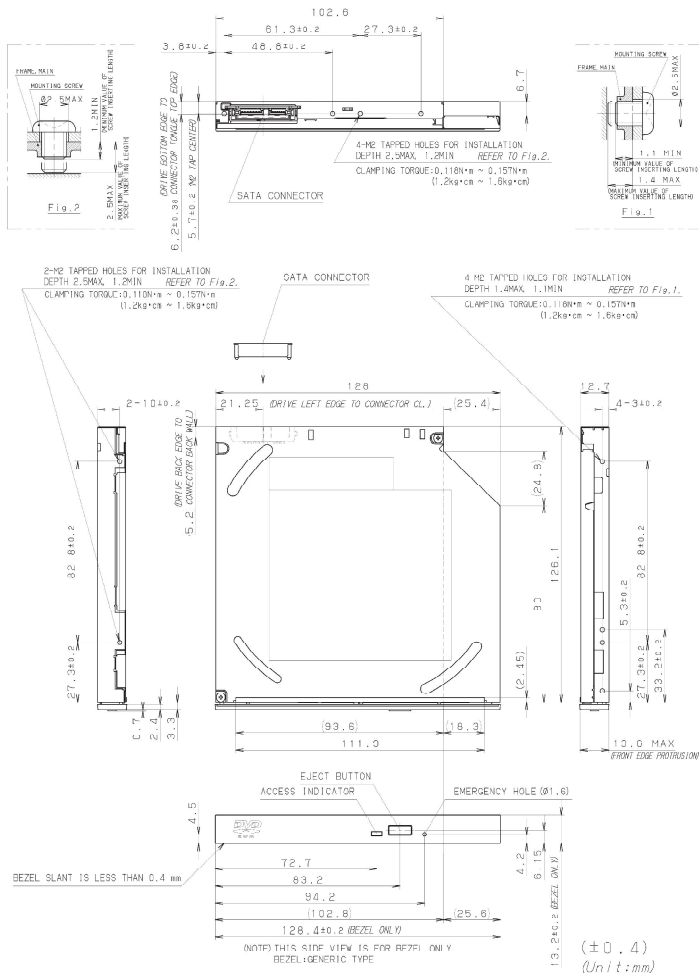

DVD ROM Drive DV-28S-C

8X DVD Readable

24X CD Readable

- Half inch height (12.7mm) standard design
- Zero Power ODD Support
- Horizontal and vertical mounting for most system configuration

Read Speed (Max Speed)	DVD-ROM	8x (CAV)
	DVD±R	8x (CAV)
	DVD±R DL (Finalized Disc)	8x (CAV)
	DVD±RW	8x (CAV)
	DVD-RAM (4.7G)	5x (PCAV)
	CD-ROM	24x (CAV)
	CD-R / RW	24x (CAV)
	CD-DA (DAE)	24x (CAV)

Disc Diameter	12cm, 8cm
Interface	SerialATA Revision 3.1
Data Transfer Rate	Gen1 1.5Gbps
Access Time	150ms (typ) DVD-ROM 140ms (typ) CD-ROM
Data Buffer	512KB
Loading Mechanism	Drawer Type

Environmental Conditions		
Ambient Temperatures	Operating	5 to 50°C
	Non Operating	-20 to 60°C
	Transportation	-40 to 65°C
Ambient Humidity	Operating	8 to 80% (non-condensing)*
	Non Operating	5 to 95% (non-condensing)*
	Transportation	5 to 95% (non-condensing)*

Power Requirements	DC5V±5%	
Loading / Ejecting Life	10,000 times or more	
Current Consumption	Standby / Sleep	63mA/63mA (Average current max)
	During starting / Seek	1500mA (Max. Spikes less 1ms)
MTBF	60,000POH (10% duty)	
Safety / EMI Standards	UL, cUL, TÜV, CB, CE, RCM, KC and BSMI	
Dimensions	128.0W x 12.7H x 129.4D (mm)	
Mass (Weight)	170g or less	
RoHS	Complied	

Remark	Please check the specification sheets for detailed conditions and other information.
	* The maximum wet-bulb temp. is 29.4 degree C