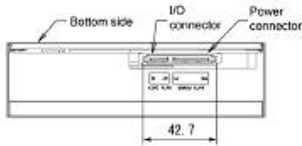

TEAC®

18x DVD-ROM   **16x DVD±R**
8x DVD±R DL   **48x CD-R**
12x DVD±RW   **40x CD-RW**

DV-518GSC Half Height DVD ROM Drive

- Half height (41.3mm) industry-standard design
- Horizontal and vertical mounting for most system configuration
- Black and Beige front panel model available

Read Speed (Max Speed)	DVD-ROM SL	18 x (CAV)
	DVD±R	16 x (CAV)
	DVD±R (DL) (Finalized Disc)	8x (CAV)
	DVD±RW	12x (CAV)
	DVD-RAM (4.7G)	5x (CAV)
	CD-ROM / R	48x (CAV)
	CD-RW	40x (CAV)
	CD-DA (DAE)	48x (CAV)
Disc Diameter	12cm, 8cm	
Interface	SerialATA	
Data Transfer Rate	Gen1 1.5GB/sec	
Access Time	120ms (typ) DVD-ROM	
	120ms (typ) CD-ROM	
	198KB	
Loading Mechanism	Tray Type	
Environmental Conditions		
Ambient Temperature	Operating	5 to 45°C
	Non Operating	-20 to 60°C
	Transportation	-40 to 65°C
Ambient Humidity	Operating	20 to 80% (non-condensing) *
	Non Operating	10 to 85% (non-condensing) *
	Transportation	5 to 90% (non-condensing) *
Power Consumption	DC5V ± 5%, DC12V±10%	
Current Consumption	Sleep 0.09A (5V) / 0.03A (12V) (Average current max)	
	During starting 0.76A (5V) / 2.3A (12V) (Max, Spikes less 10ms)	
	During Seek 1.5A (5V) / 1.3A (12V) (Max, Spikes less 10ms)	
MTBF	70,000POH (25% duty)	
Safety / EMI Standards	UL, CUL, TUV, CB, CE, RCM, KC and BSMI	
Dimensions	148.4W x 42.2H x 170.0D (mm)	
Mass (Weight)	570g typ	
RoHS	2011 / 65 / EU complied	

Remarks

Please check the specification sheets for detailed conditions and other information.

* The maximum wet-bulb temp. is 29 degree C

DVD is a trademark of DVD Format/Logo Licensing Corporation registered in the U.S., Japan and other countries.

TEAC CORPORATION

TEAC CORPORATION (<http://www.teac.co.jp>) 1-47 Ochiai, Tama-shi, Tokyo 206-8530 Japan

TEAC AMERICA, INC. (<http://teac-jpd.com/data-storage/>) 1834 Gage Road Montebello, CA 90640, USA Phone:1-323-726-0303 Fax:1-323-727-7656

TEAC EUROPE GmbH. (<http://www.teac.de>) Bahnstrasse 12, 65205 Wiesbaden-Erbenheim, Germany Phone:49-611-71580 Fax:49-611-7158-392

TAIWAN TEAC CORPORATION (<http://www.teac.com.tw>) 3F No.45, Sec.1 Min Chuan E. Road, 104 Taipei, Taiwan R.O.C. Phone:886-2-2597-8608 Fax:886-2-2597-8591

© Copyright TEAC CORPORATION 2014