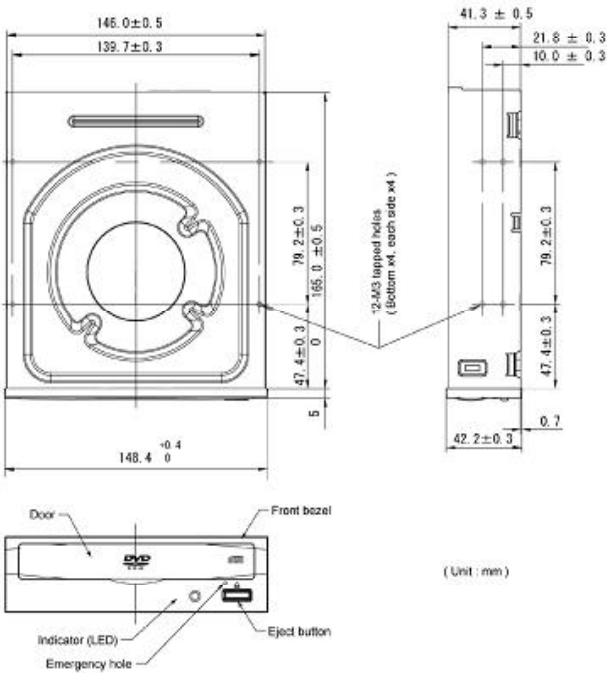

TEAC®

18x DVD-ROM   **16x DVD±R**
8x DVD±R DL   **48x CD-R**
12x DVD±RW   **40x CD-RW**

DV-518GSC Half Height DVD ROM Drive

- Half height (41.3mm) industry-standard design
- Horizontal and vertical mounting for most system configuration
- Black and Beige front panel model available

Read Speed (Max Speed)	DVD-ROM SL	18 x (CAV)
	DVD±R	16 x (CAV)
	DVD±R (DL) (Finalized Disc)	8x (CAV)
	DVD±RW	12x (CAV)
	DVD-RAM (4.7G)	5x (CAV)
	CD-ROM / R	48x (CAV)
	CD-RW	40x (CAV)
	CD-DA (DAE)	48x (CAV)
Disc Diameter	12cm, 8cm	
Interface	SerialATA	
Data Transfer Rate	Gen1 1.5GB/sec	
Access Time	120ms (typ) DVD-ROM	
	120ms (typ) CD-ROM	
	198KB	
Loading Mechanism	Tray Type	
Environmental Conditions		
Ambient Temperature	Operating	5 to 45°C
	Non Operating	-20 to 60°C
	Transportation	-40 to 65°C
Ambient Humidity	Operating	20 to 80% (non-condensing) *
	Non Operating	10 to 85% (non-condensing) *
	Transportation	5 to 90% (non-condensing) *
Power Consumption	DC5V ± 5%, DC12V±10%	
Current Consumption	Sleep 0.09A (5V) / 0.03A (12V) (Average current max)	
	During starting 0.76A (5V) / 2.3A (12V) (Max, Spikes less 10ms)	
	During Seek 1.5A (5V) / 1.3A (12V) (Max, Spikes less 10ms)	
MTBF	70,000POH (25% duty)	
Safety / EMI Standards	UL, CUL, TUV, CB, CE, RCM, KC and BSMI	
Dimensions	148.4W x 42.2H x 170.0D (mm)	
Mass (Weight)	570g typ	
RoHS	2011 / 65 / EU complied	

Remarks

Please check the specification sheets for detailed conditions and other information.

* The maximum wet-bulb temp. is 29 degree C

DVD is a trademark of DVD Format/Logo Licensing Corporation registered in the U.S., Japan and other countries.

TEAC CORPORATION

TEAC CORPORATION (<http://www.teac.co.jp>) 1-47 Ochiai, Tama-shi, Tokyo 206-8530 Japan

TEAC AMERICA, INC. (<http://teac-jpd.com/data-storage/>) 1834 Gage Road Montebello, CA 90640, USA Phone:1-323-726-0303 Fax:1-323-727-7656

TEAC EUROPE GmbH. (<http://www.teac.de>) Bahnstrasse 12, 65205 Wiesbaden-Erbenheim, Germany Phone:49-611-71580 Fax:49-611-7158-392

TAIWAN TEAC CORPORATION (<http://www.teac.com.tw>) 3F No.45, Sec.1 Min Chuan E. Road, 104 Taipei, Taiwan R.O.C. Phone:886-2-2597-8608 Fax:886-2-2597-8591

© Copyright TEAC CORPORATION 2014